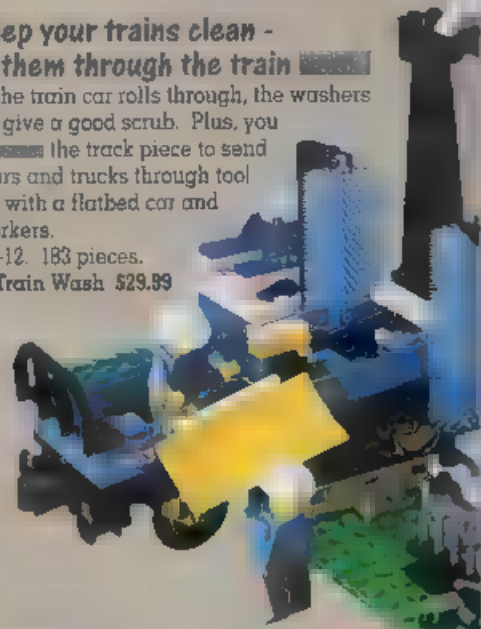

B. Keep your trains clean -

LEGO them through the train **LEGO**

When the train car rolls through, the washers spin to give a good scrub. Plus, you can **LEGO** the track piece to send your cars and trucks through tool Comes with a flatbed car and two workers.

Ages 7-12. 183 pieces.

#4553 Train Wash $29.99